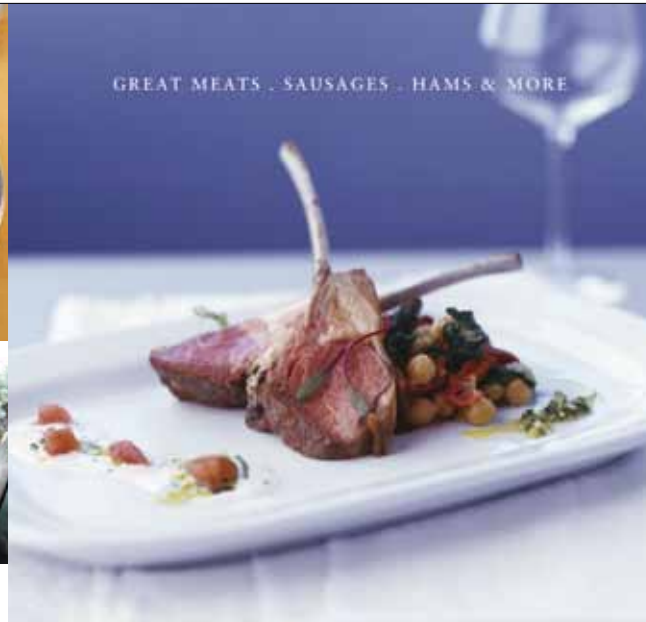

Daily from 9.30am-7pm

Daily from 9pm

Swiss Butchery Daily 10am-7pm

We deliver! Free delivery for orders above $75

EXCLUSIVE
ONE
POSITION
AVAILABLE
ONLY!

1 Advertisement

1 Normal Listing

Actual Rate
~~$7500~~

Your investment
$S 4,500

CONTACT

Phillip Hong at **6323 1606** or email to phillip.hong@edipresse.com.sg to book your space now!